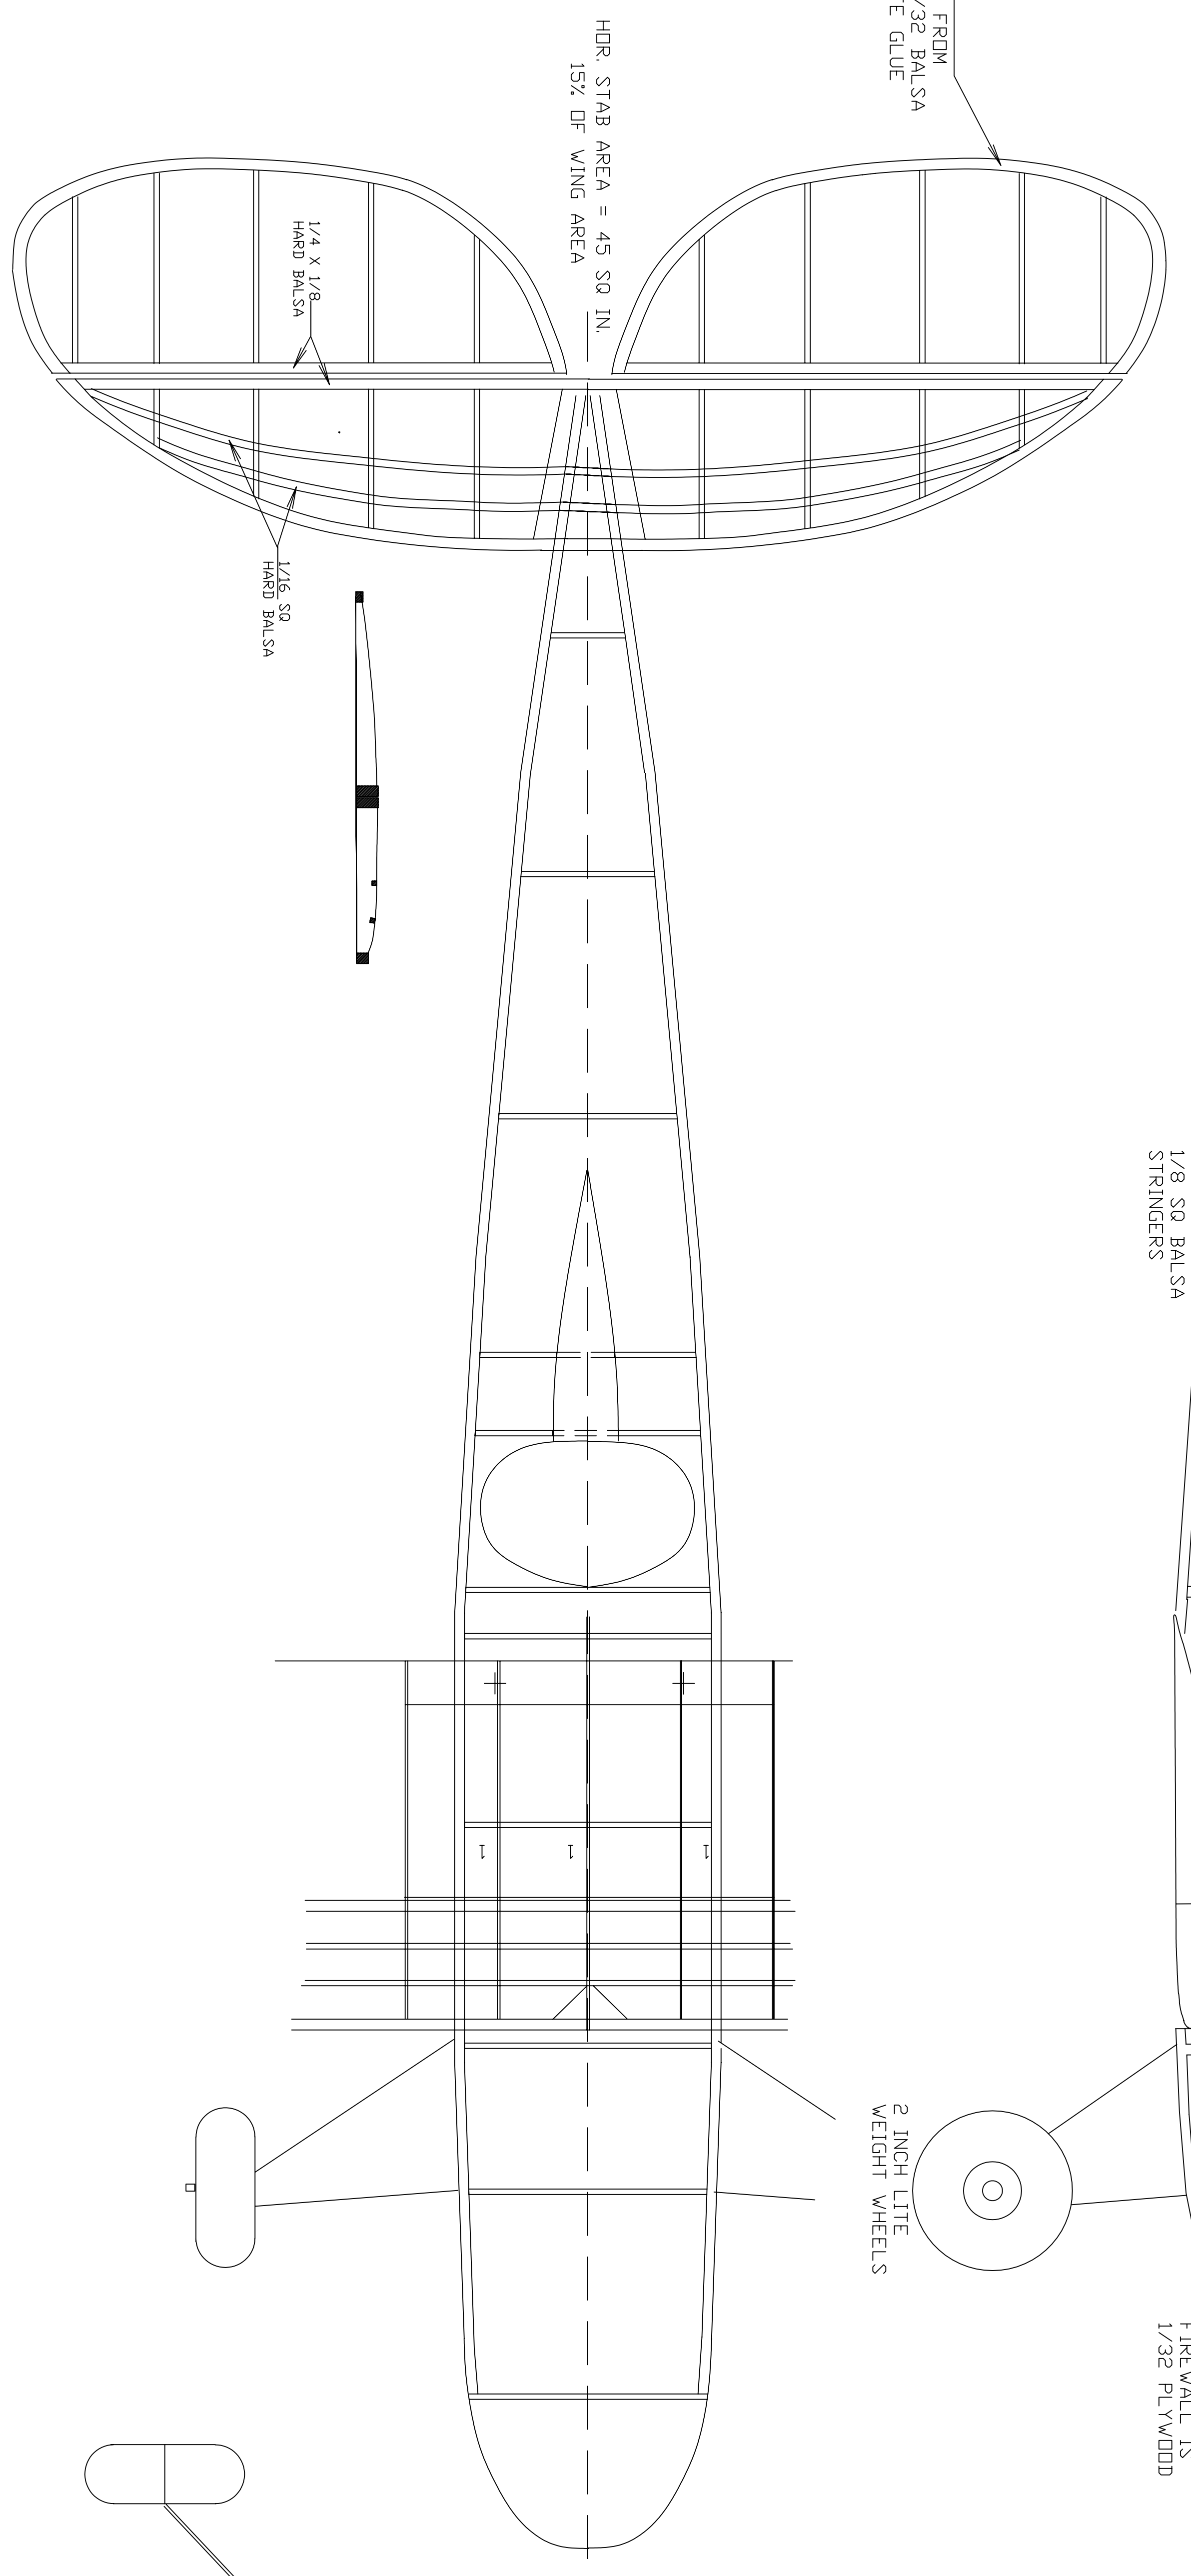

LAMINATE FROM
MEDIUM 1/32 BALSAA
USE WHITE GLUE

TOTAL WING AREA = 305 SQ. IN.

ALL RIBS ARE
1/32 MEDIUM
BALSAA

LAMINATE FROM
MEDIUM 1/32 BALSAA
USE WHITE GLUE

ALL BULKHEADS ARE
1/32 HARD BALSAA
SHEET

LAMINATE FROM
MEDIUM 1/32 BALSAA
USE WHITE GLUE

2 INCH LITE
WEIGHT WHEELS