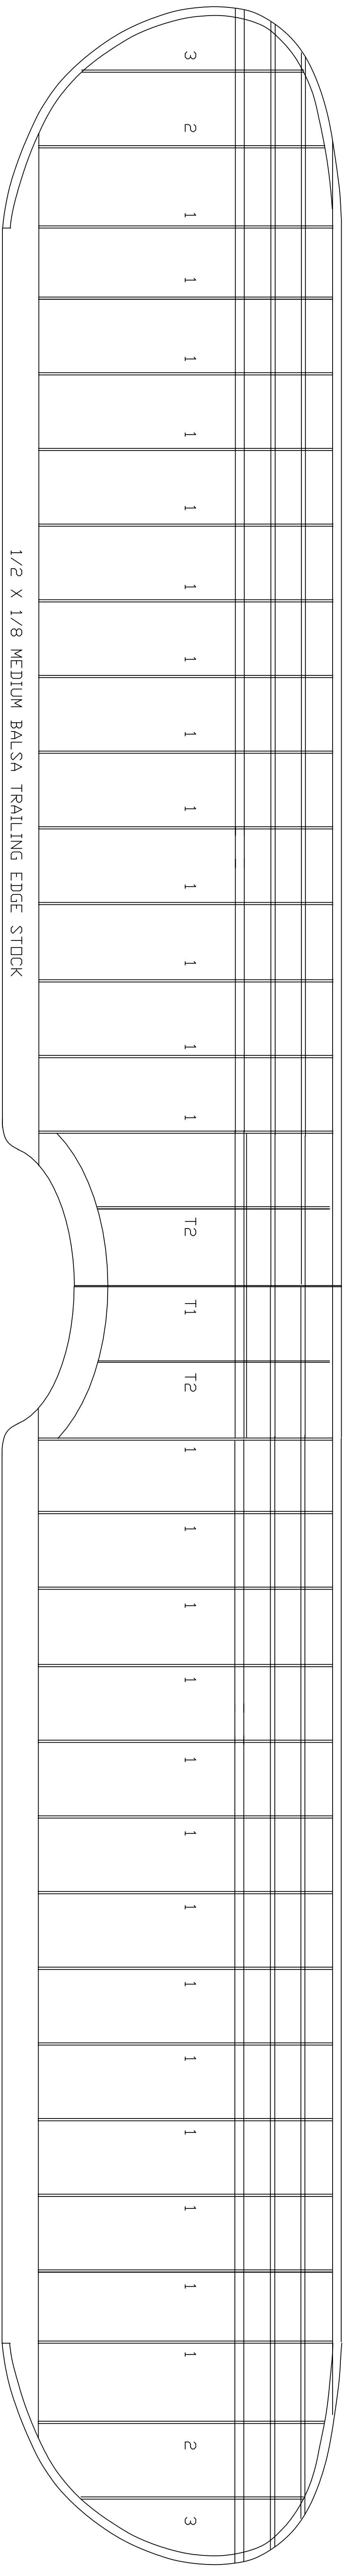

LAMINATE FROM
MEDIUM 1/32 BALSAA
USE WHITE GLUE

TOTAL WING AREA = 305 SQ. IN.

ALL RIBS ARE
1/32 MEDIUM
BALSAA

LAMINATE FROM
MEDIUM 1/32 BALSAA
USE WHITE GLUE

ALL BULKHEADS ARE
1/32 HARD BALSAA
SHEET

LAMINATE FROM
MEDIUM 1/32 BALSAA
USE WHITE GLUE

2 INCH LITE
WEIGHT WHEELS