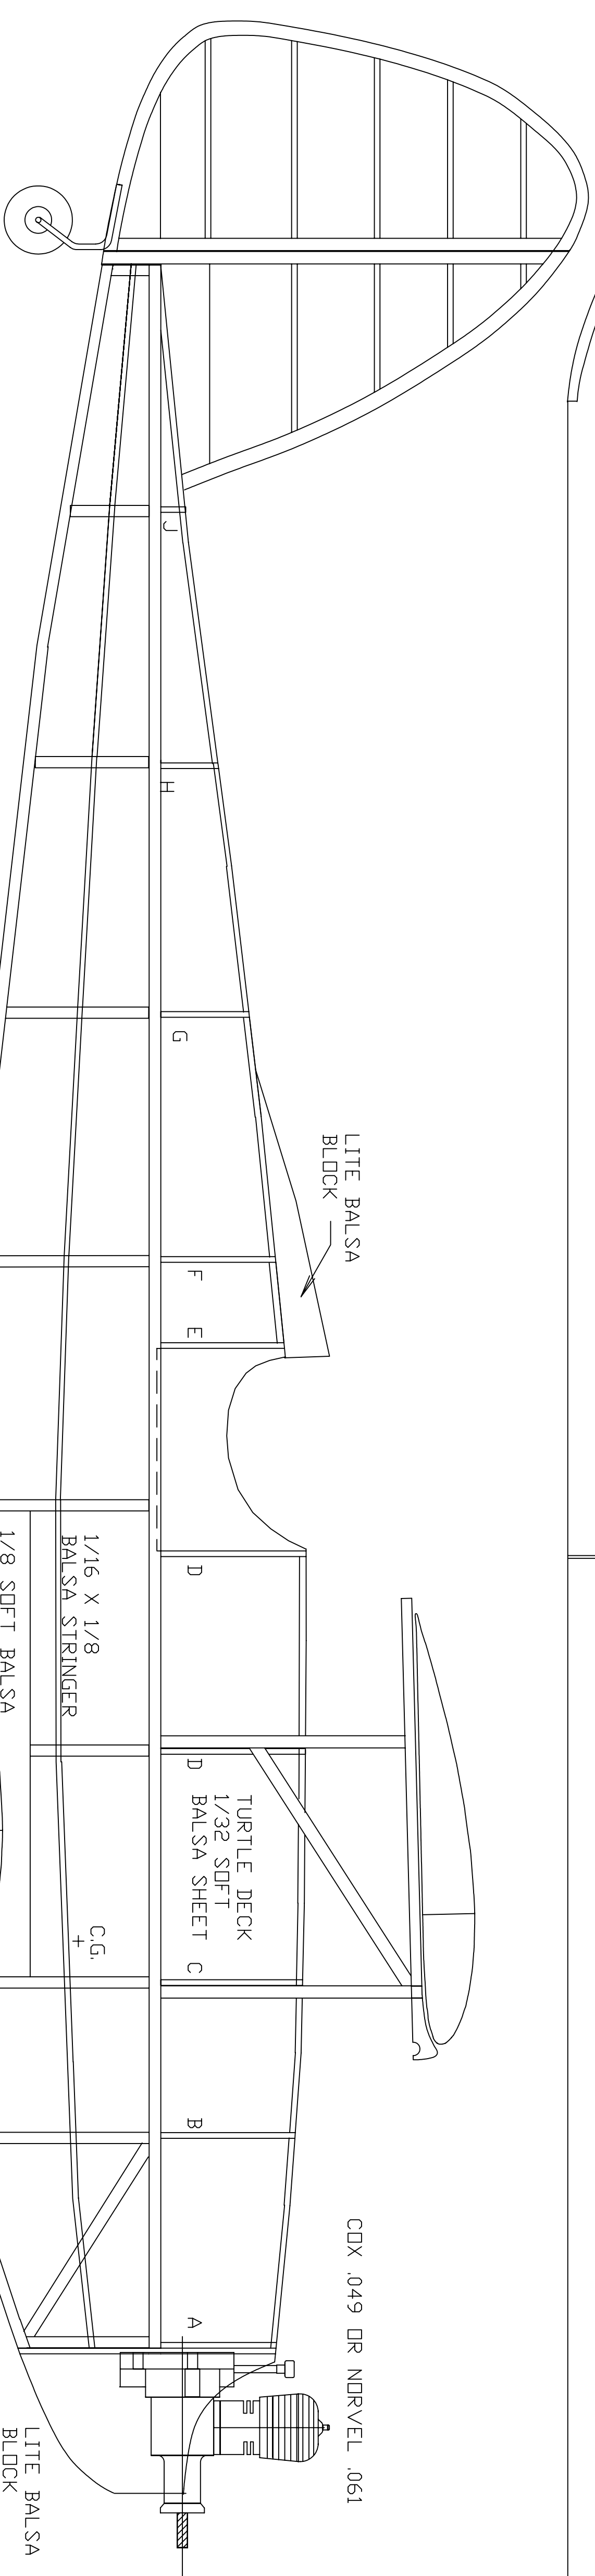

LAMINATE FROM
MEDIUM 1/32 BALSAA
USE WHITE GLUE

TOTAL WING AREA = 305 SQ. IN.

ALL RIBS ARE
1/32 MEDIUM
BALSAA

LAMINATE FROM
MEDIUM 1/32 BALSAA
USE WHITE GLUE

ALL BULKHEADS ARE
1/32 HARD BALSAA
SHEET

LAMINATE FROM
MEDIUM 1/32 BALSAA
USE WHITE GLUE

2 INCH LITE
WEIGHT WHEELS