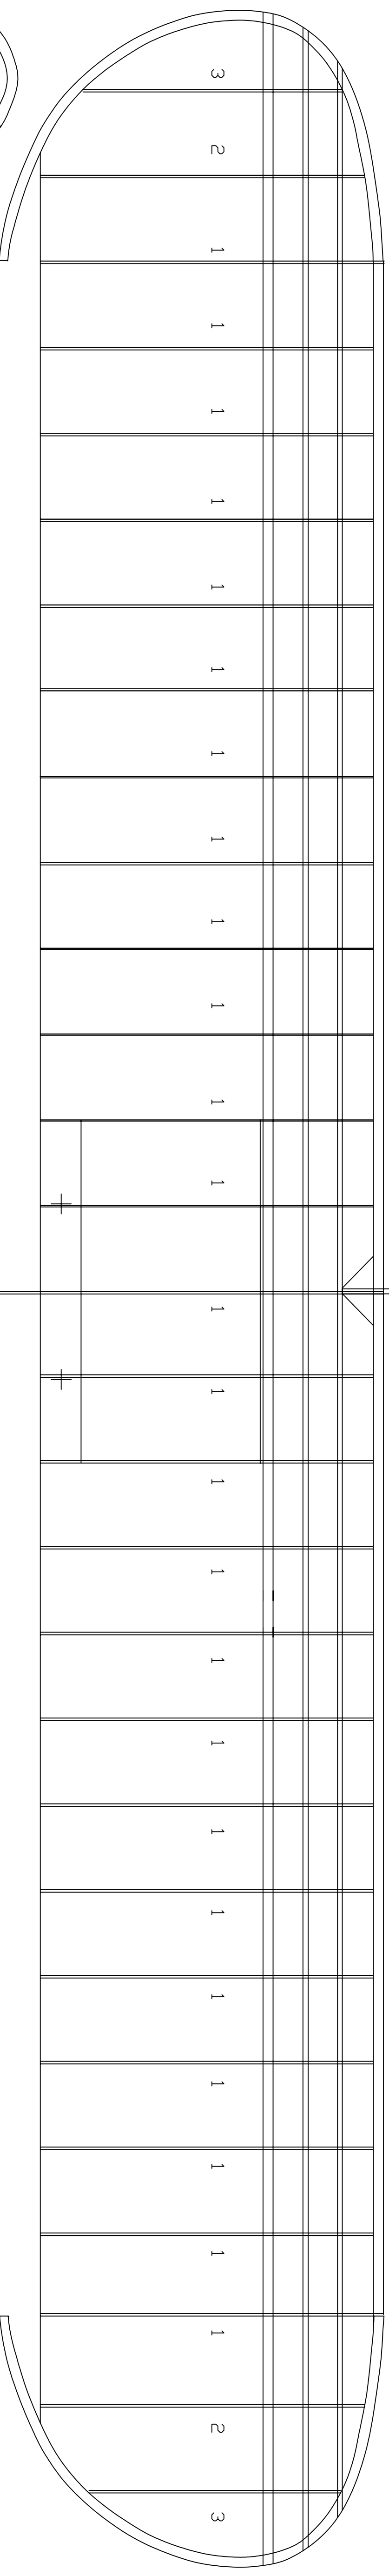

LAMINATE FROM
MEDIUM 1/32 BALSAA
USE WHITE GLUE

TOTAL WING AREA = 305 SQ. IN.

ALL RIBS ARE
1/32 MEDIUM
BALSAA

LAMINATE FROM
MEDIUM 1/32 BALSAA
USE WHITE GLUE

ALL BULKHEADS ARE
1/32 HARD BALSAA
SHEET

LAMINATE FROM
MEDIUM 1/32 BALSAA
USE WHITE GLUE

2 INCH LITE
WEIGHT WHEELS