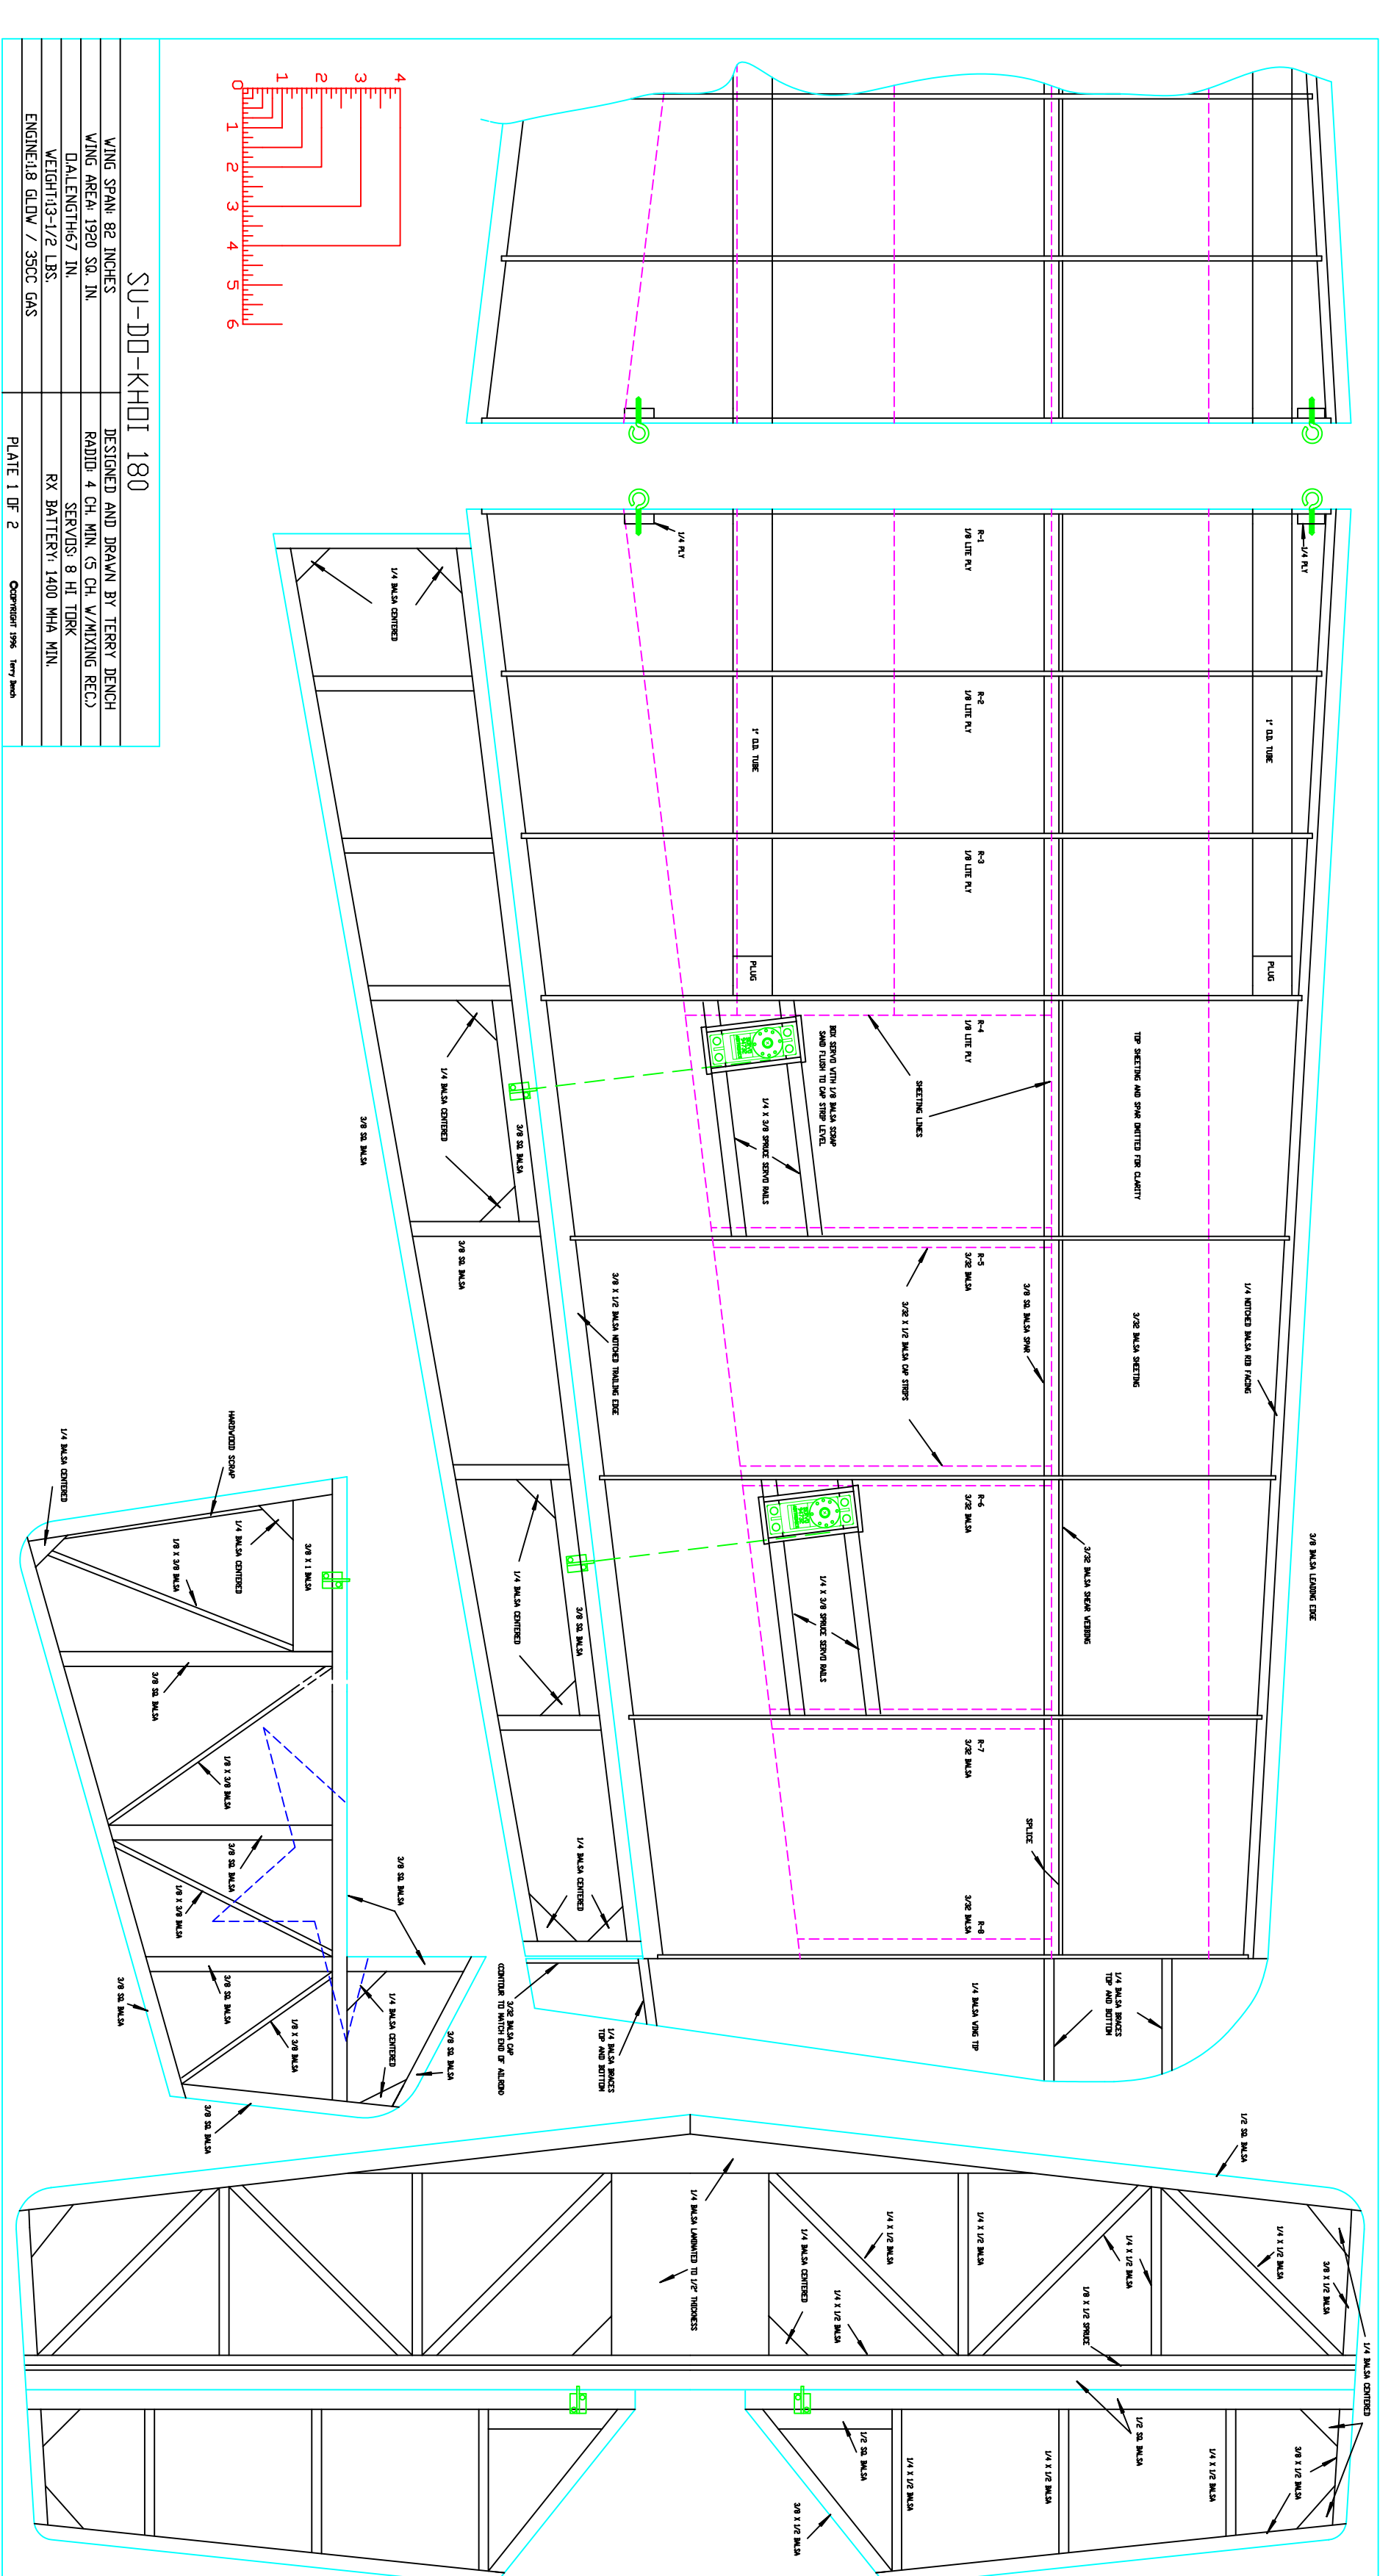

1/8" 1/8" 1/8" DOUBLE BEVEL RAKE RIB FOR CUTTING LATERAL FLEXURE
DO NOT CUT ON SECTION NUMBER REQUEST RIB NUMBER