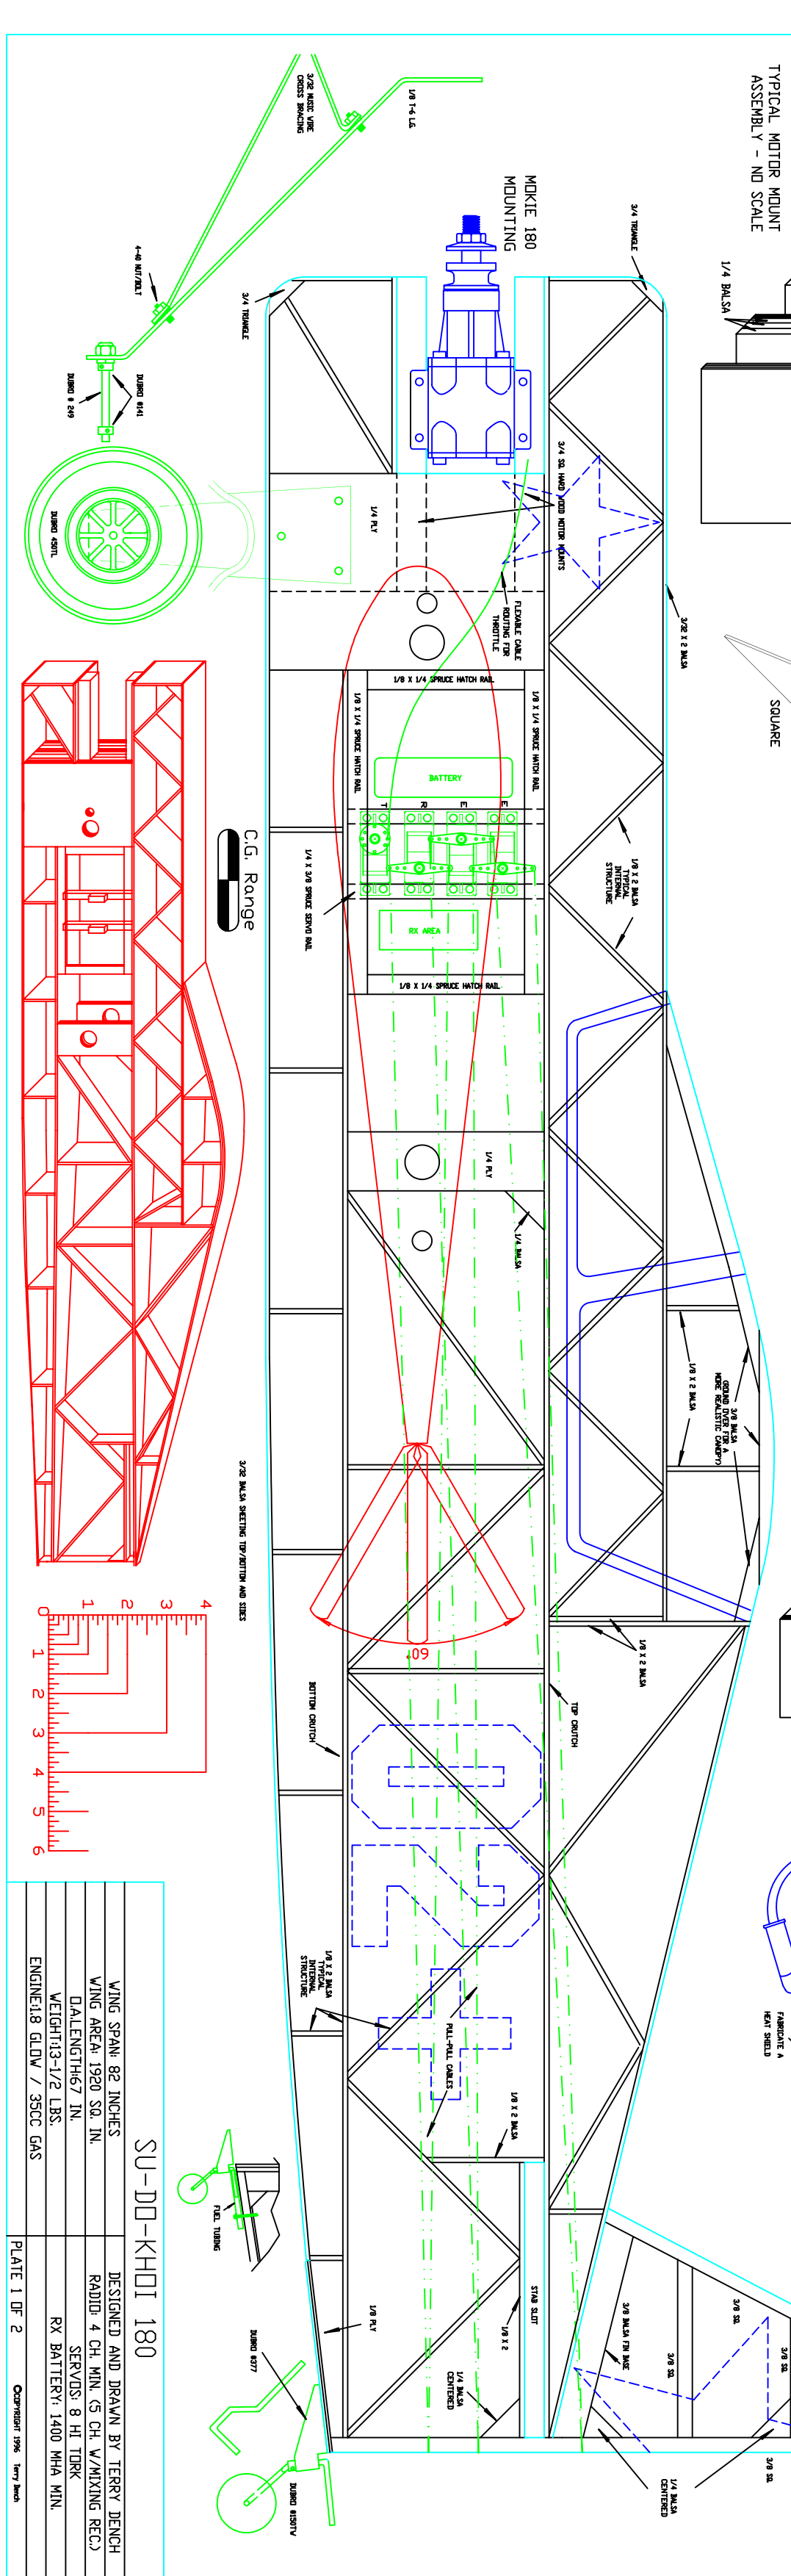

COMPLETED INTERNAL STRUCTURE