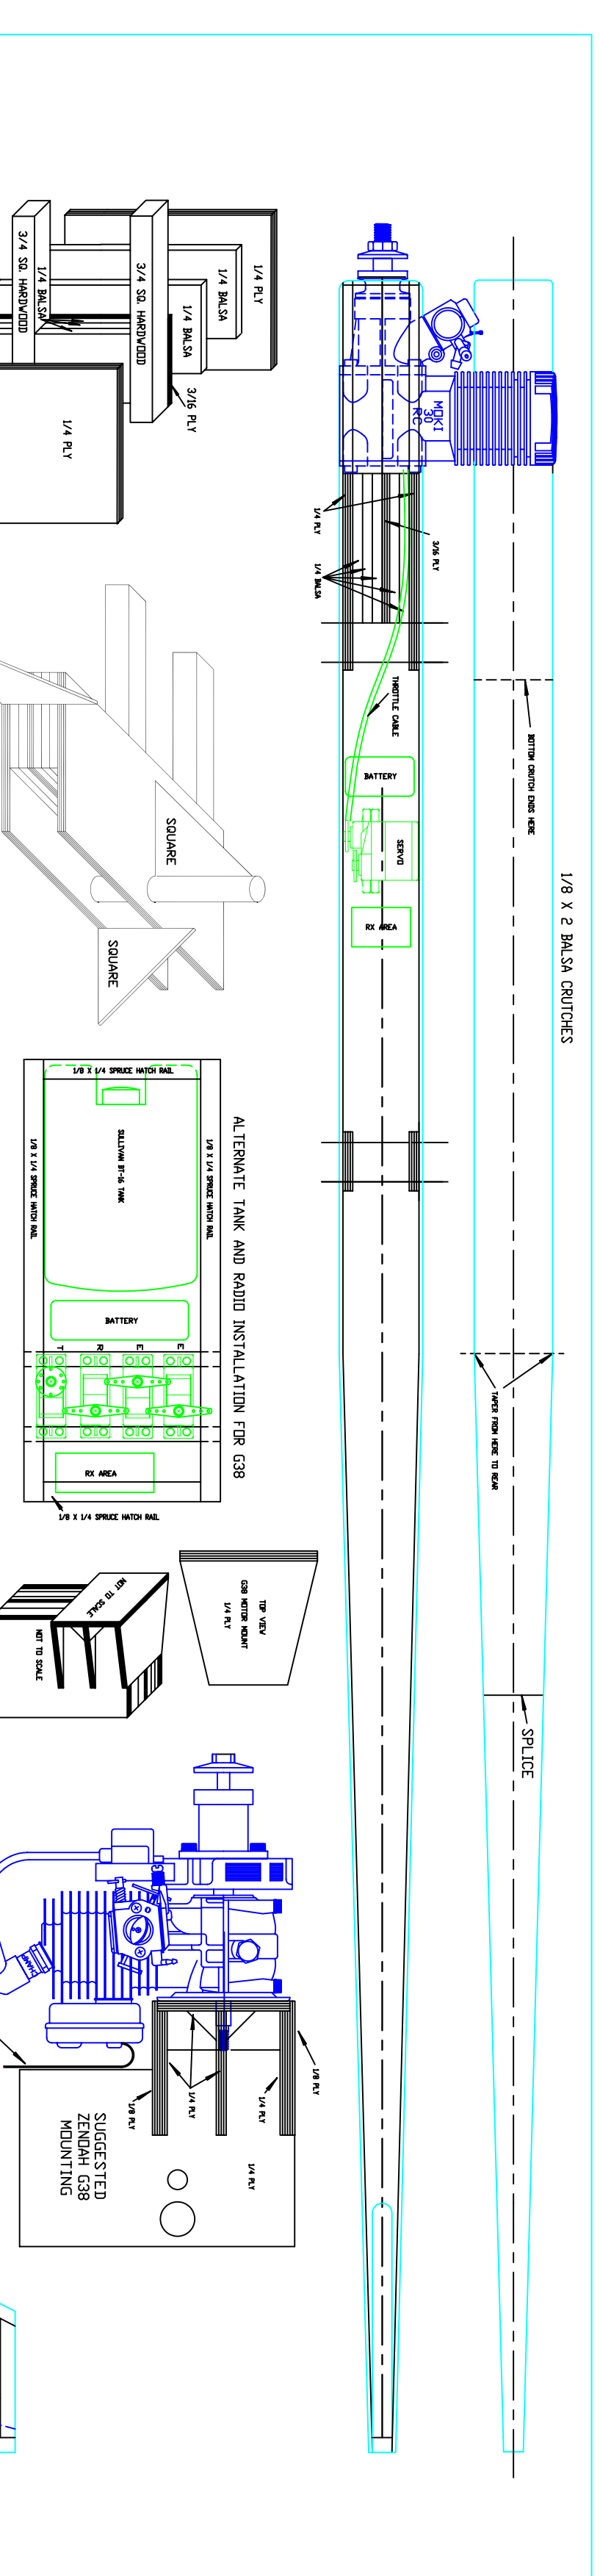

COMPLETED INTERNAL STRUCTURE