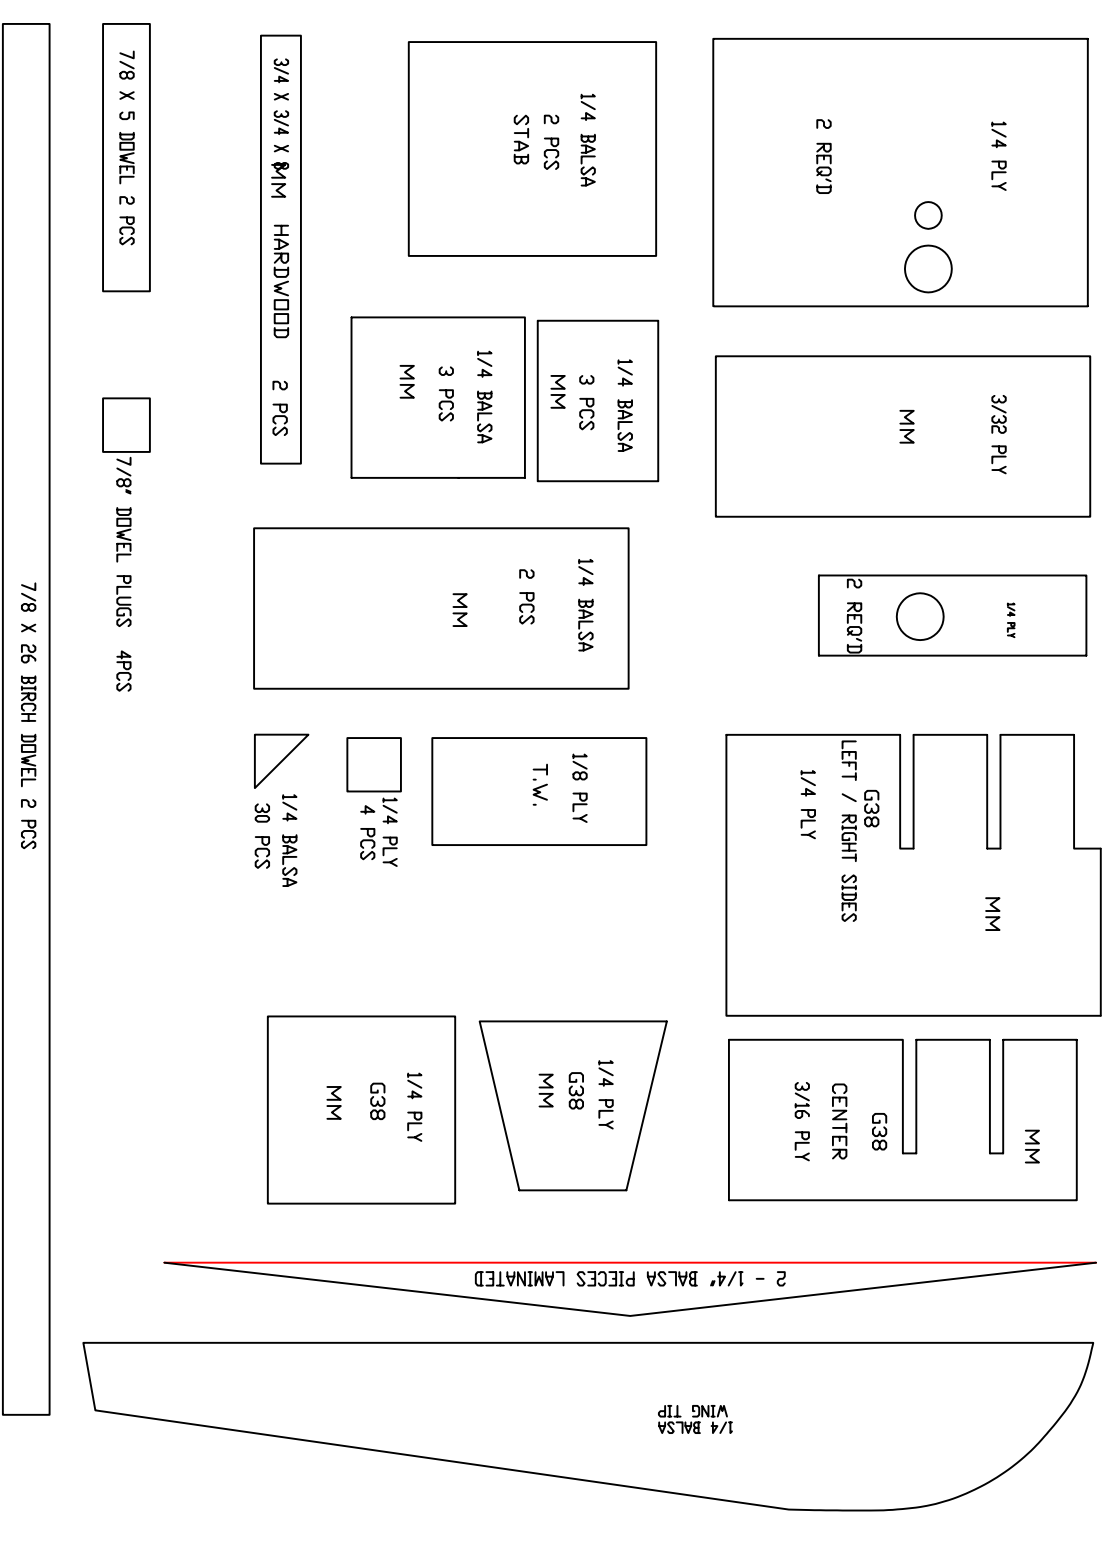

COMPLETED INTERNAL STRUCTURE