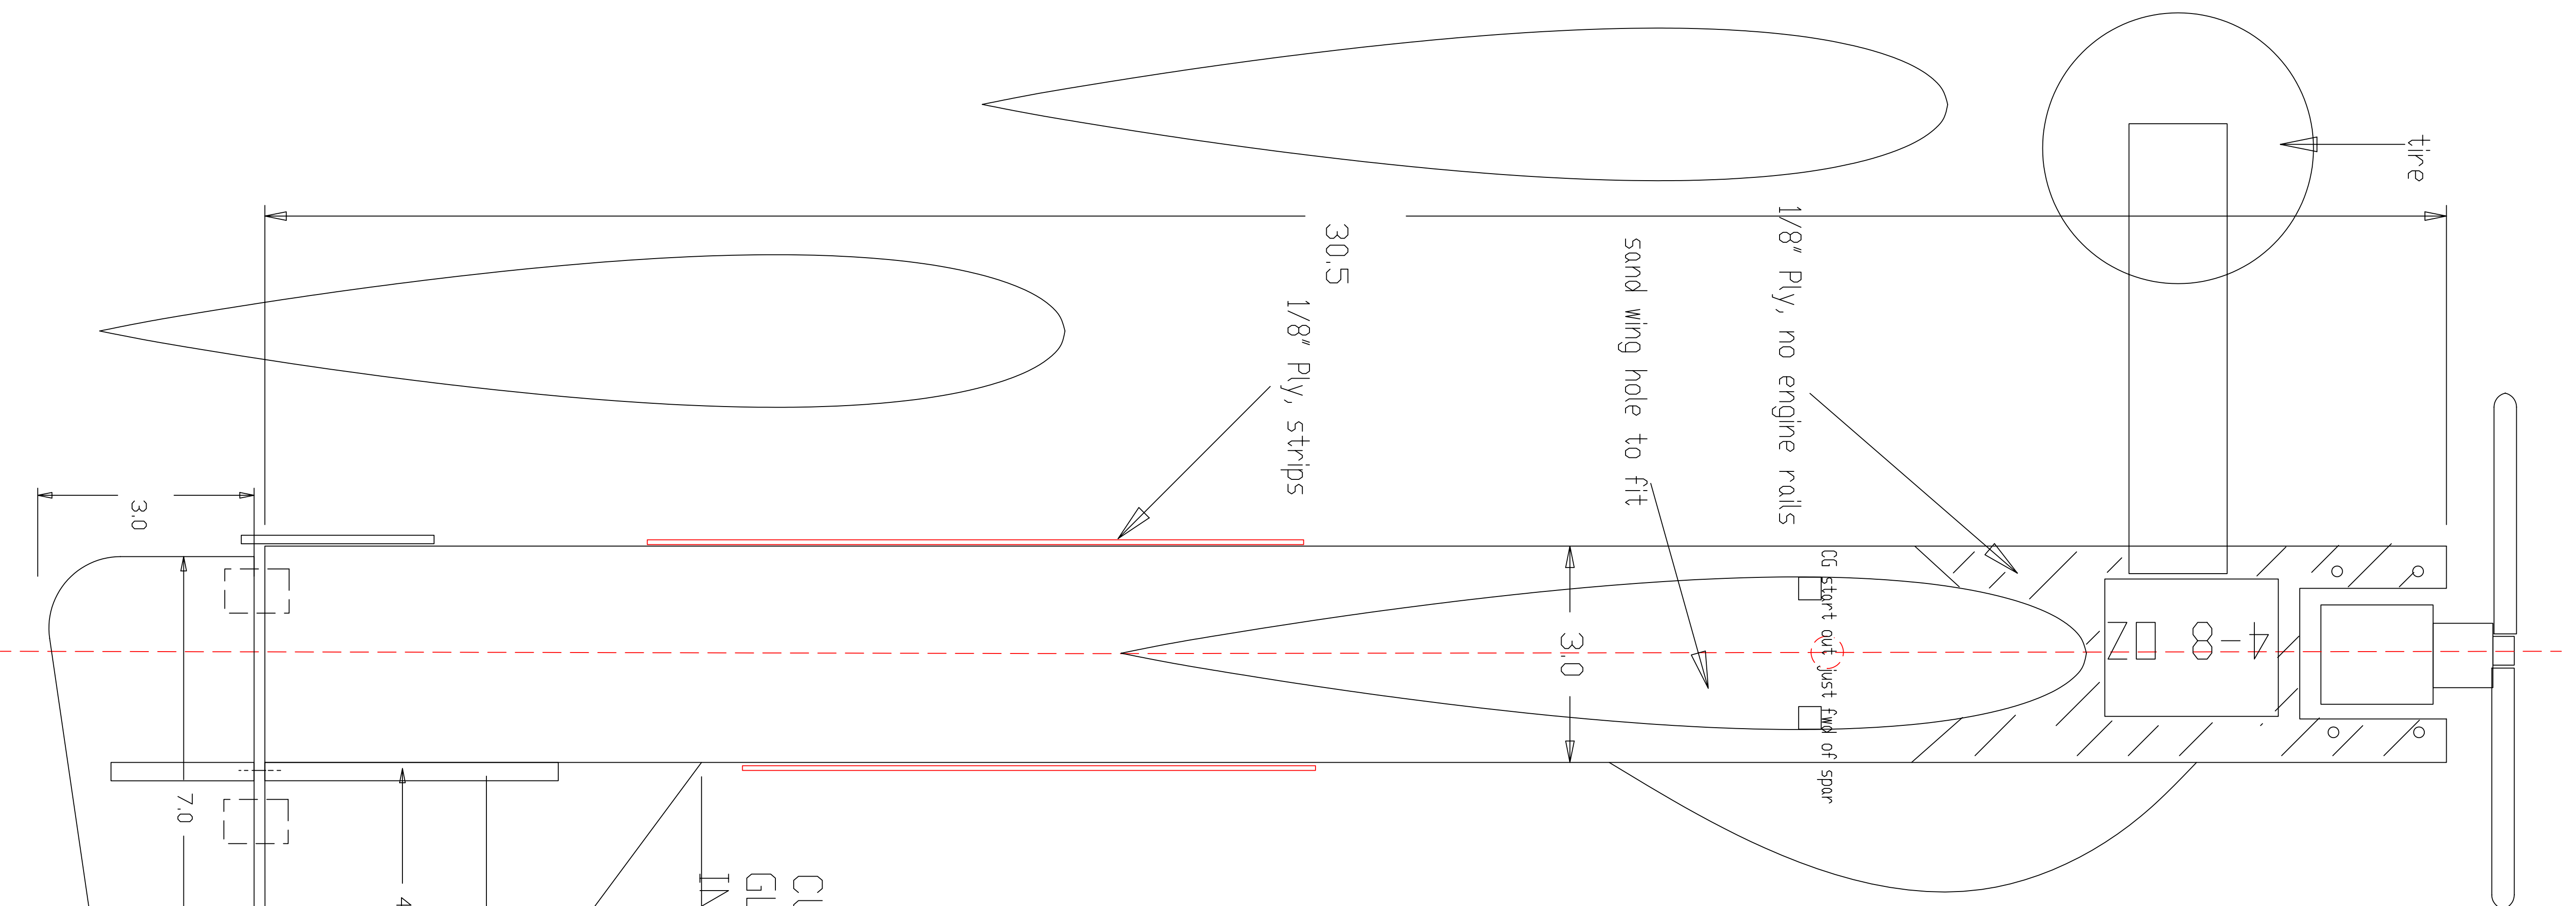

NACA 0016

"JAKE" By Andy McNew
 3 April, 2000
 .20-.45 sized Wild Fly
 DATSMYPAL@YAHOO.COM

CUT SERVO HOLE IN WING
 GLUE 1/8" PLY SQUARES
 INSIDE WING. DRILL AND MOUNT.