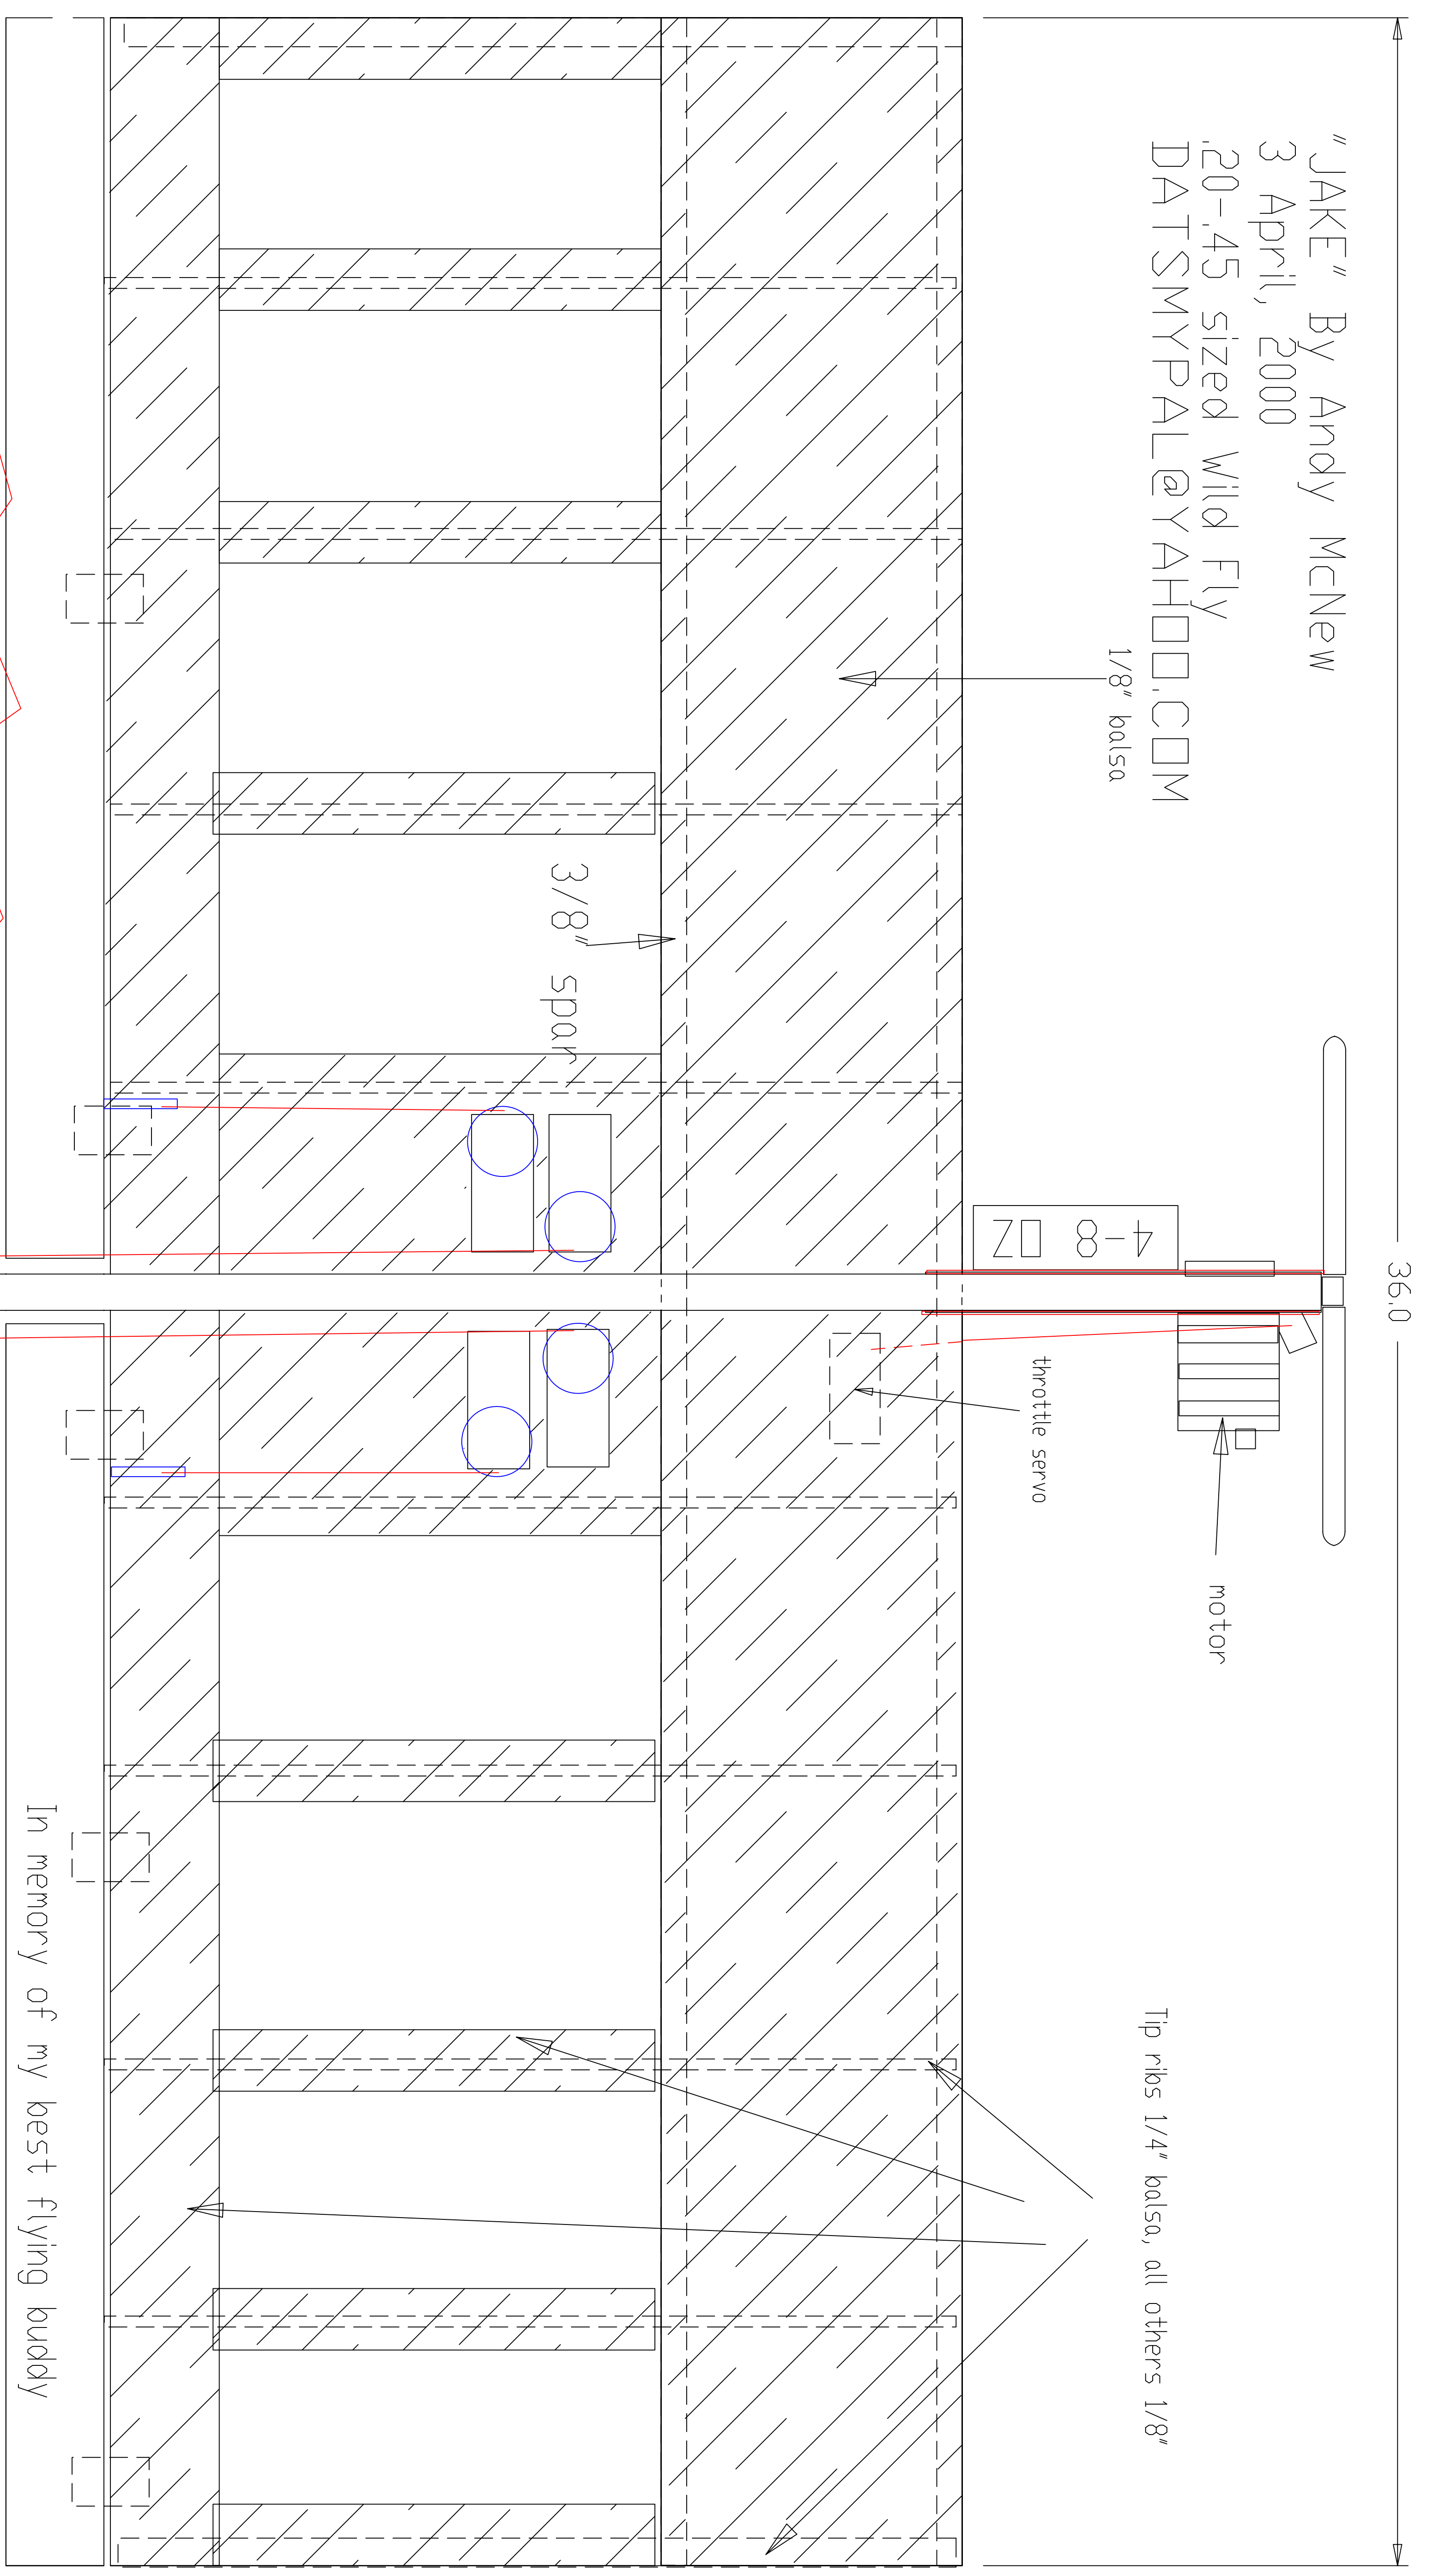

NACA 0016

"JAKE" By Andy McNew
 3 April, 2000
 .20-.45 sized Wild Fly
 DATSMYPAL@YAHOO.COM

CUT SERVO HOLE IN WING
 GLUE 1/8" PLY SQUARES
 INSIDE WING. DRILL AND MOUNT.